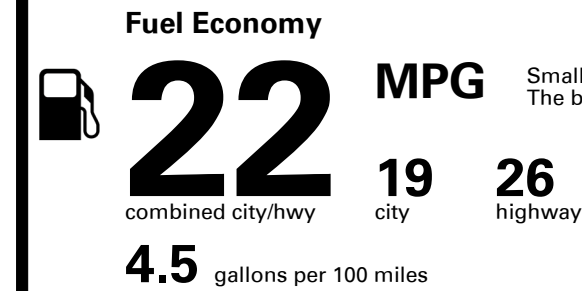

## EPA DOT Fuel Economy and Environment

Gasoline Vehicle

Small SUVs range from 14 to 118 MPG. The best vehicle rates 140 MPGe.

**You spend \$5,000**  
**more in fuel costs over 5 years**  
compared to the average new vehicle.