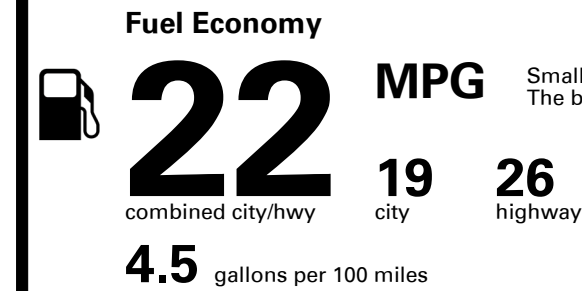

Inland Freight & Handling : $1,350.00

TOTAL PRICE: $60,550.00

120 A 1285VGLOVI

SOLD TO: KS701 SHIPPED TO: KS701
GENESIS OF WICHITA
1211 N GREENWICH
WICHITA KS 67206

VIN: KMUMADTB6SU178264	ENGINE: G4KRR816827	EXTERIOR COLOR: UYUNI WHITE	INTERIOR/SEAT COLOR: ULTRAMARINE
MODEL: U0422A45	PORT OF ENTRY: NC	TRANSPORT: TRUCK	ACCESSORY WEIGHT: 24 lbs./ 11 kgs.

EMISSIONS:
This vehicle is certified to meet emission requirements in all 50 states

EPA DOT Fuel Economy and Environment

Gasoline Vehicle

Small SUVs range from 14 to 118 MPG. The best vehicle rates 140 MPGe.

You spend $5,000 more in fuel costs over 5 years compared to the average new vehicle.

Annual fuel cost $2,900