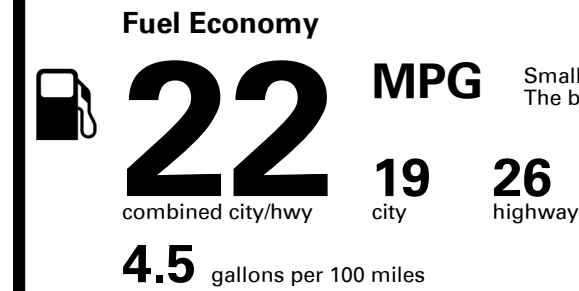

Inland Freight & Handling : $1,350.00

TOTAL PRICE: $60,030.00

240 A 2475VGLOVI

SOLD TO: KS701 SHIPPED TO: KS701
GENESIS OF WICHITA
1211 N GREENWICH
WICHITA KS 67206

VIN: KMUMADTB2SU196681	ENGINE: G4KRA930056	EXTERIOR COLOR: STORR GREEN	INTERIOR/SEAT COLOR: OBSIDIAN BLACK/OBSIDIAN
MODEL: U0422A45	PORT OF ENTRY: NC	TRANSPORT: TRUCK	ACCESSORY WEIGHT: 24 lbs./ 11 kgs.

EMISSIONS:
This vehicle is certified to meet emission requirements in all 50 states

EPA DOT Fuel Economy and Environment

Gasoline Vehicle

Small SUVs range from 14 to 118 MPG. The best vehicle rates 140 MPGe.

You spend $5,000
more in fuel costs over 5 years compared to the average new vehicle.

Annual fuel cost $2,900