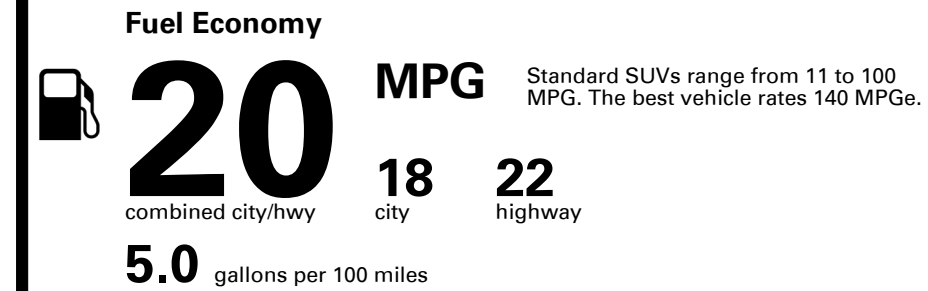

## EPA DOT Fuel Economy and Environment

Gasoline Vehicle

**You spend \$6,500**  
more in fuel costs over 5 years compared to the average new vehicle.

**Annual fuel cost \$3,200**

**Fuel Economy & Greenhouse Gas Rating** (tailpipe only)