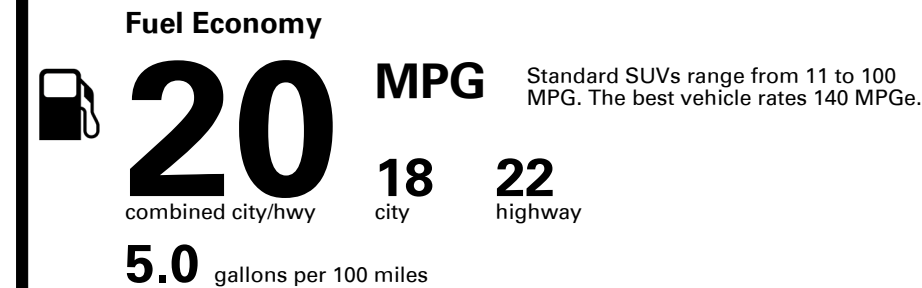

EMISSIONS:
This vehicle is certified to meet emission requirements in all 50 states

Inland Freight & Handling : \$1,350.00

TOTAL PRICE: \$88,160.00

341 A 3435VGRAND

EPA DOT Fuel Economy and Environment

You spend \$6,500
more in fuel costs over 5 years
compared to the average new vehicle.

Annual fuel cost \$3,200

Fuel Economy & Greenhouse Gas Rating (tailpipe only)

Smog Rating (tailpipe only)

This vehicle emits 455 grams CO₂ per mile. The best emits 0 grams per mile (tailpipe only). Producing and distributing fuel also create emissions; learn more at fueleconomy.gov.