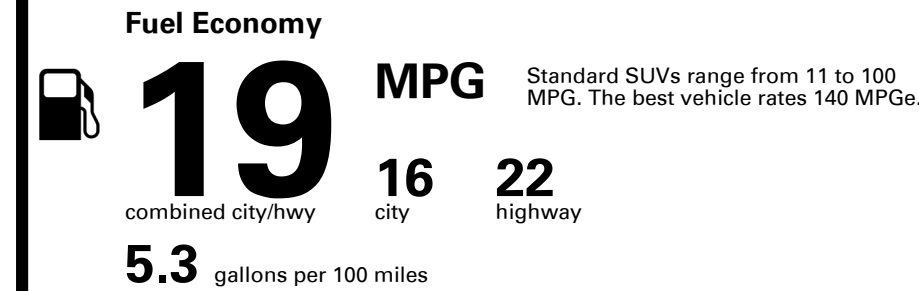

EMISSIONS:
This vehicle is certified to meet emission requirements in all 50 states

Inland Freight & Handling : \$1,450.00

TOTAL PRICE: \$82,050.00

EPA DOT Fuel Economy and Environment

Gasoline Vehicle

You spend \$7,250
more in fuel costs over 5 years
compared to the average new vehicle.

Annual fuel cost \$3,350

Fuel Economy & Greenhouse Gas Rating (tailpipe only)

Smog Rating (tailpipe only)

This vehicle emits 480 grams CO₂ per mile. The best emits 0 grams per mile (tailpipe only). Producing and distributing fuel also create emissions; learn more at fueleconomy.gov.