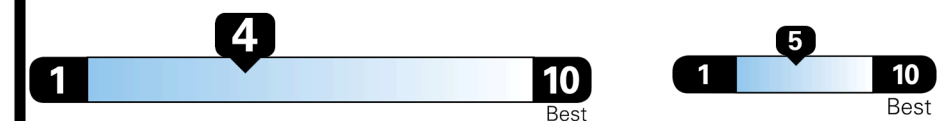

EPA Fuel Economy and Environment

Gasoline Vehicle

Fuel Economy

19 **MPG**
combined city/hwy

16 city
22 highway

5.3 gallons per 100 miles

Standard SUVs range from 11 to 100 MPG. The best vehicle rates 140 MPGe.

You spend
$7,250
more in fuel costs
over 5 years
compared to the
average new vehicle.

Annual fuel cost
$3,350

Fuel Economy & Greenhouse Gas Rating (tailpipe only)

Smog Rating (tailpipe only)