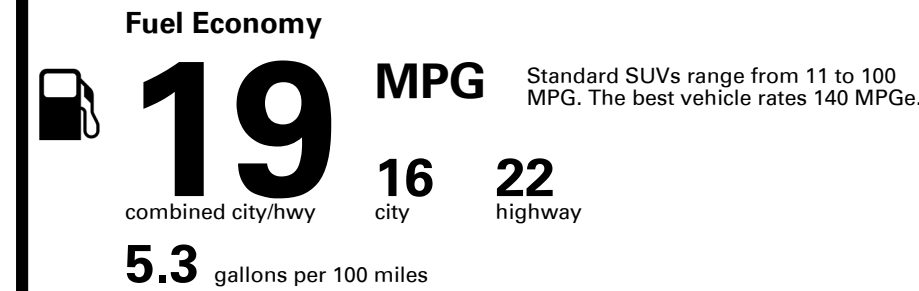

## EPA Fuel Economy and Environment

You spend  
**\$7,250**  
more in fuel costs  
over 5 years  
compared to the  
average new vehicle.

**Annual fuel cost**  
**\$3,350**

Actual results will vary for many reasons, including driving conditions and how you drive and maintain your vehicle. The average new vehicle gets 28 MPG and costs \$9,500 to fuel over 5 years. Cost estimates are based on 15,000 miles per year at \$ 4.25 per gallon. MPG is miles per gasoline gallon equivalent. Vehicle emissions are a significant cause of climate change and smog.