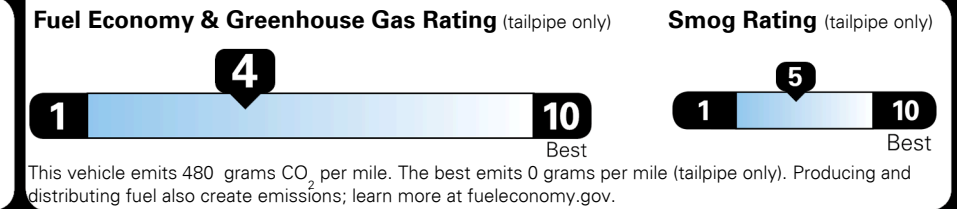

Actual results will vary for many reasons, including driving conditions and how you drive and maintain your vehicle. The average new vehicle gets 28 MPG and costs $9,500 to fuel over 5 years. Cost estimates are based on 15,000 miles per year at $ 4.25 per gallon. MPG is miles per gasoline gallon equivalent. Vehicle emissions are a significant cause of climate change and smog.

fueleconomy.gov

Calculate personalized estimates and compare vehicles

GOVERNMENT 5-STAR SAFETY RATINGS

This vehicle has not been rated by the government for overall vehicle score, frontal crash, side crash or rollover risk.

Source: National Highway Traffic Safety Administration (NHTSA).
www.safercar.gov or 1-888-327-4236

Manufacturer's suggested retail price includes manufacturer's recommended pre-delivery service. Gasoline license and title fees state and local taxes and dealer installed options and accessories are not included in the manufacturer's suggested retail price. This label has been affixed to this vehicle by Genesis Motor America, pursuant to the requirements of 15 U.S.C. 1231 et seq. which prohibits its removal or alteration prior to delivery to the ultimate purchaser.

PARTS CONTENT INFORMATION

FOR VEHICLES IN THIS CARLINE: U.S./CANADIAN PARTS CONTENT: 3 %
MAJOR SOURCES OF FOREIGN PARTS CONTENT: KOREA: 85 %
FOR THIS VEHICLE: FINAL ASSEMBLY POINT: ULSAN, KOREA
                                                                                                                         COUNTRY OF ORIGIN:
                                                                                                                         ENGINE: KOREA   TRANSMISSION: KOREA
Note: Parts content does not include final assembly, distribution, or other non-parts costs.

VIN: KMUHEESCXSU252436