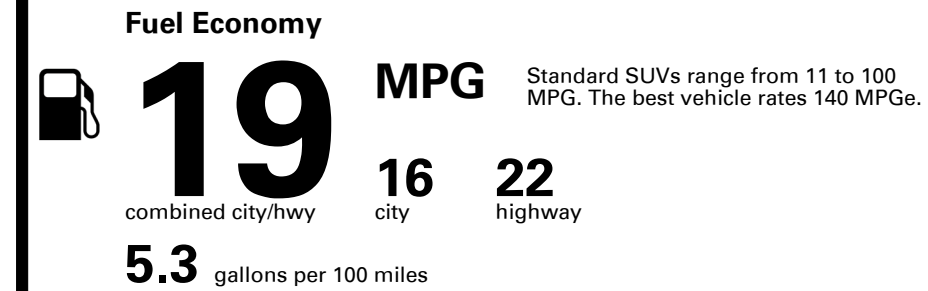

Inland Freight & Handling : \$1,450.00

TOTAL PRICE: \$82,570.00

EPA DOT Fuel Economy and Environment

Gasoline Vehicle

You spend \$7,250
 more in fuel costs over 5 years compared to the average new vehicle.