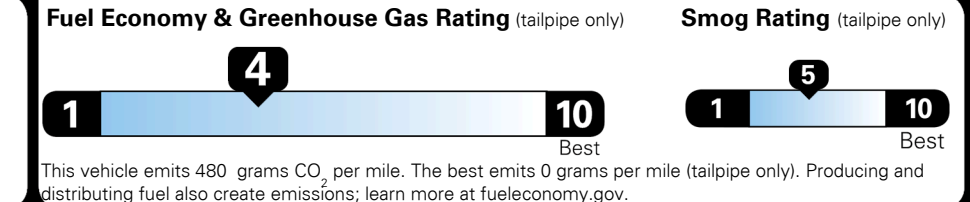

EPA DOT Fuel Economy and Environment

Gasoline Vehicle

Fuel Economy

19 MPG
combined city/hwy

16 MPG
city

22 MPG
highway

5.3 gallons per 100 miles

Standard SUVs range from 11 to 100 MPG. The best vehicle rates 140 MPGe.

You spend $7,250
more in fuel costs over 5 years compared to the average new vehicle.

Annual fuel cost $3,350