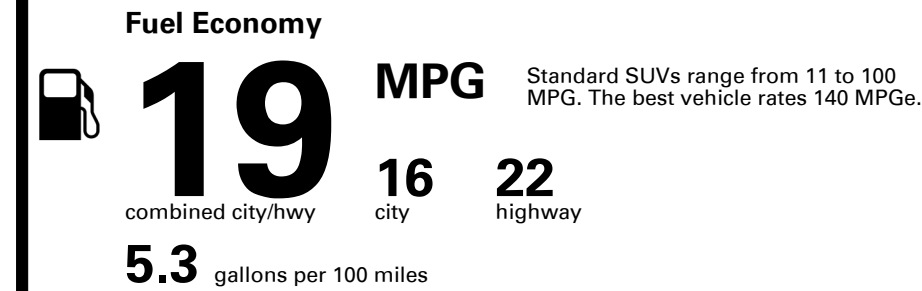

Inland Freight & Handling : \$1,450.00

TOTAL PRICE: \$82,744.00

EPA DOT Fuel Economy and Environment

Gasoline Vehicle

You spend \$7,250
more in fuel costs over 5 years
 compared to the average new vehicle.