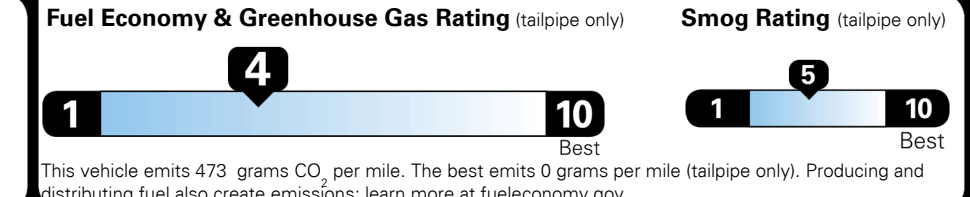

Full Tank of Gas

GENESIS WARRANTY

- 5-year/60,000-mile New Vehicle Warranty*
- 10-year/100,000-mile Powertrain Warranty*
- 7-year/Unlimited-mile Anti-perforation Warranty*
- Limited warranties, see retailer for details

Manufacturer's Suggested Retail Price: $82,330.00

ADDED FEATURES:

- *SAVILE SILVER(SSS) Paint $650.00
- Accessories
- *Cargo Blocks $40.00
- *Crossbars $520.00
- *First Aid Kit $65.00
- *Fragrance Cartridges $160.00
- *NFC Key Card $30.00

SOLD TO: KS701 SHIPPED TO: KS701
GENESIS OF WICHITA
1211 N GREENWICH
WICHITA KS 67206

VIN: KMUHEESC2TU346280	EXTERIOR COLOR: SAVILE SILVER	INTERIOR/SEAT COLOR: GLACIER
MODEL: V0492A65	PORT OF ENTRY: NC	TRANSPORT: TRUCK
EMISSIONS: This vehicle is certified to meet emission requirements in all 50 states		ACCESSORY WEIGHT: 11 lbs./ 5 kgs.

Inland Freight & Handling : $1,495.00

TOTAL PRICE: $85,290.00

EPA DOT Fuel Economy and Environment

Gasoline Vehicle

Fuel Economy

19 MPG
combined city/hwy

16 MPG
city

22 MPG
highway

5.3 gallons per 100 miles

Standard SUVs range from 12 to 115 MPG. The best vehicle rates 146 MPGe.

You spend $8,000
more in fuel costs over 5 years compared to the average new vehicle.

Annual fuel cost $3,300

Actual results will vary for many reasons, including driving conditions and how you drive and maintain your vehicle. The average new vehicle gets 29 MPG and costs $8,500 to fuel over 5 years. Cost estimates are based on 15,000 miles per year at $ 4.15 per gallon. MPGe is miles per gasoline gallon equivalent. Vehicle emissions are a significant cause of climate change and smog.

fueleconomy.gov
Calculate personalized estimates and compare vehicles

GOVERNMENT 5-STAR SAFETY RATINGS

Overall Vehicle Score ★★★★★

Based on the combined rating of frontal, side and rollover. Should ONLY be compared to other vehicles of similar size and weight.

Frontal Crash	Driver Passenger	★★★★★
Based on the risk of injury in a frontal impact. Should ONLY be compared to other vehicles of similar size and weight.		
Side Crash	Front seat Rear seat	★★★★★
Based on the risk of injury in a side impact.		
Rollover		★★★★★
Based on the risk of rollover in a single-vehicle crash.		

Manufacturer's suggested retail price includes manufacturer's recommended pre-delivery service. Gasoline license and title fees state and local taxes and dealer installed options and accessories are not included in the manufacturer's suggested retail price. This label has been affixed to this vehicle by Genesis Motor America, pursuant to the requirements of 15 U.S.C. 1231 et seq. which prohibits its removal or alteration prior to delivery to the ultimate purchaser.

Star ratings range from 1 to 5 stars (★★★★★) with 5 being the highest.
Source: National Highway Traffic Safety Administration (NHTSA).
www.safercar.gov or 1-888-327-4236

PARTS CONTENT INFORMATION

FOR VEHICLES IN THIS CARLINE: U.S./CANADIAN PARTS CONTENT: 3 %

MAJOR SOURCES OF FOREIGN PARTS CONTENT: KOREA: 80 %

FOR THIS VEHICLE: FINAL ASSEMBLY POINT: ULSAN, KOREA

COUNTRY OF ORIGIN:

ENGINE: KOREA TRANSMISSION: KOREA

Note: Parts content does not include final assembly, distribution, or other non-parts costs.