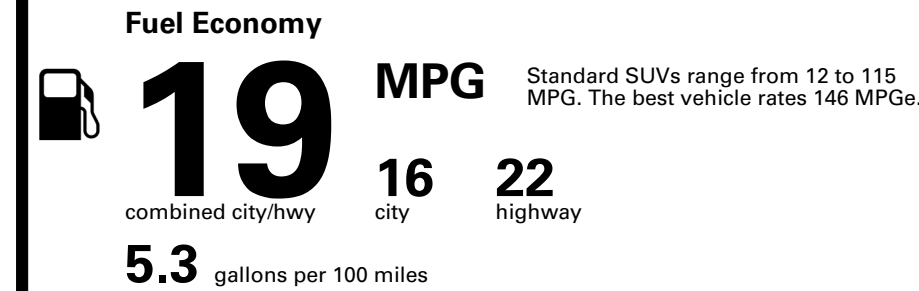

Inland Freight & Handling : \$1,495.00

TOTAL PRICE: \$86,375.00

EPA DOT Fuel Economy and Environment

Gasoline Vehicle

You spend \$8,000
more in fuel costs over 5 years compared to the average new vehicle.

Annual fuel cost \$3,300

Fuel Economy & Greenhouse Gas Rating (tailpipe only)

Smog Rating (tailpipe only)

Actual results will vary for many reasons, including driving conditions and how you drive and maintain your vehicle. The average new vehicle gets 29 MPG and costs \$8,500 to fuel over 5 years. Cost estimates are based on 15,000 miles per year at \$ 4.15 per gallon. MPGe is miles per gasoline gallon equivalent. Vehicle emissions are a significant cause of climate change and smog.