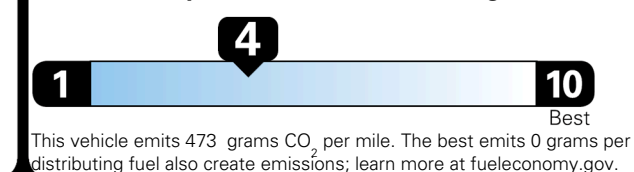

Inland Freight & Handling : \$1,495.00

TOTAL PRICE: \$86,375.00

EPA DOT Fuel Economy and Environment

Gasoline Vehicle

You spend \$8,000
more in fuel costs over 5 years compared to the average new vehicle.

Annual fuel cost \$3,300

Fuel Economy & Greenhouse Gas Rating (tailpipe only)

Smog Rating (tailpipe only)

Actual results will vary for many reasons, including driving conditions and how you drive and maintain your vehicle. The average new vehicle gets 29 MPG and costs \$8,500 to fuel over 5 years. Cost estimates are based on 15,000 miles per year at \$ 4.15 per gallon. MPGe is miles per gasoline gallon equivalent. Vehicle emissions are a significant cause of climate change and smog.