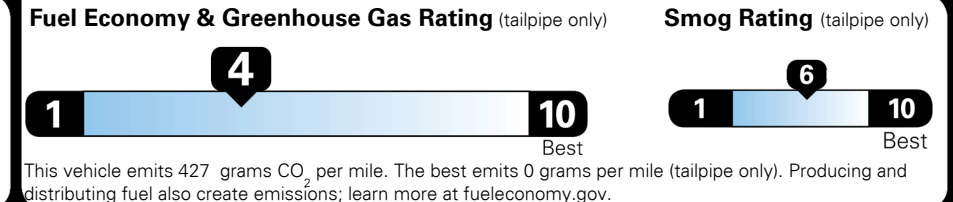

Inland Freight & Handling : \$1,495.00

TOTAL PRICE: \$75,645.00

339 A 3306VTURAN 105

EPA DOT Fuel Economy and Environment

Gasoline Vehicle

Fuel Economy

21 MPG
 combined city/hwy

19 MPG
 city

24 MPG
 highway

4.8 gallons per 100 miles

Standard SUVs range from 12 to 115 MPG. The best vehicle rates 146 MPGe.

You spend \$6,250
 more in fuel costs over 5 years compared to the average new vehicle.

Annual fuel cost \$2,950