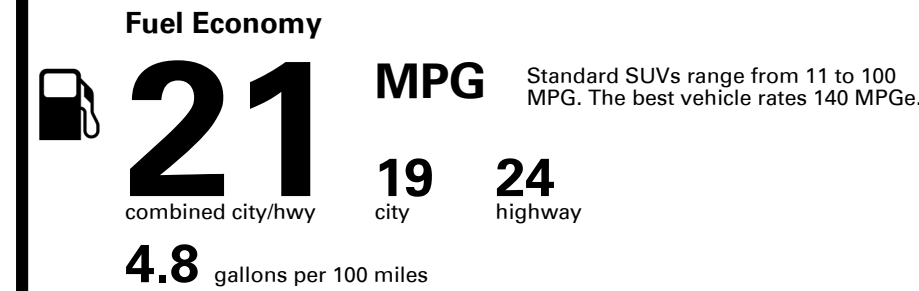

TOTAL PRICE: \$68,870.00

EPA DOT Fuel Economy and Environment

Gasoline Vehicle

You spend \$5,750
more in fuel costs over 5 years compared to the average new vehicle.

Annual fuel cost \$3,050

Fuel Economy & Greenhouse Gas Rating (tailpipe only)