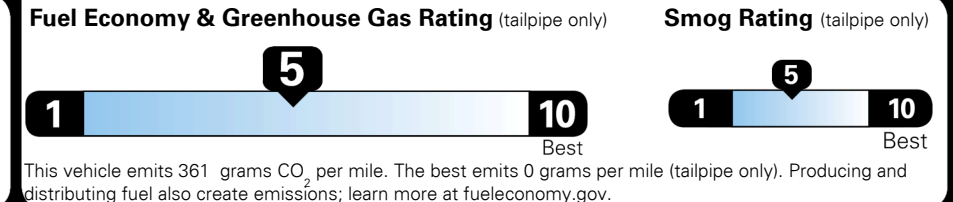

Additional Standard Features

- Carpeted Floor Mats

Full Tank of Gas

GENESIS WARRANTY

- 5-year/60,000-mile New Vehicle Warranty*
- 10-year/100,000-mile Powertrain Warranty*
- 7-year/Unlimited-mile Anti-perforation Warranty*
- Limited warranties, see dealer for details

Manufacturer's Suggested Retail Price: $54,400.00

ADDED FEATURES:

- *VIK BLACK(PH3) Paint $650.00
- *Advanced Package $4,700.00
  - 19-inch Alloy Wheels
  - Matte Finish Wood Trim
  - Ventilated Front Seats
  - Power Rear Sunshades
  - 3-Zone Climate Control
  - Power Trunk
  - Lexicon® Premium Audio
  - Panoramic Sunroof

Accessories

- *First Aid Kit $45.00
- *Bumper Appliqué $85.00

SOLD TO: KS701
GENESIS OF WICHITA
1211 N GREENWICH
WICHITA KS 67206

SHIPPED TO: KS701

VIN: KMTGB4SC7RU242072	ENGINE: G4KRA813411	EXTERIOR COLOR: VIK BLACK	INTERIOR/SEAT COLOR: VANILLA BEIGE/VANILLA
MODEL: S1422A45	PORT OF ENTRY: NC	TRANSPORT: TRUCK	ACCESSORY WEIGHT: 8 lbs./ 4 kgs.

EMISSIONS:
This vehicle is certified to meet emission requirements in all 50 states

TOTAL PRICE: $61,130.00

108 A 1184VHELIO

Inland Freight & Handling : $1,250.00

EPA DOT Fuel Economy and Environment

Gasoline Vehicle

Fuel Economy

25 MPG
combined city/hwy

22 MPG
city

30 MPG
highway

4.0 gallons per 100 miles

Large Cars range from 14 to 137 MPG. The best vehicle rates 140 MPGe.

You spend $3,250
more in fuel costs over 5 years
compared to the average new vehicle.

Annual fuel cost $2,600

Actual results will vary for many reasons, including driving conditions and how you drive and maintain your vehicle. The average new vehicle gets 28 MPG and costs $9,750 to fuel over 5 years. Cost estimates are based on 15,000 miles per year at $ 4.30 per gallon. MPGe is miles per gasoline gallon equivalent. Vehicle emissions are a significant cause of climate change and smog.

fueleconomy.gov
Calculate personalized estimates and compare vehicles

Smartphone QR Code

GOVERNMENT 5-STAR SAFETY RATINGS

Overall Vehicle Score ★ ★ ★ ★ ★

Based on the combined rating of frontal, side and rollover. Should ONLY be compared to other vehicles of similar size and weight.

Frontal Crash	Driver	★ ★ ★ ★ ★
Passenger		★ ★ ★ ★ ★
Based on the risk of injury in a frontal impact. Should ONLY be compared to other vehicles of similar size and weight.		
Side Crash	Front seat	★ ★ ★ ★ ★
Rear seat		★ ★ ★ ★ ★
Based on the risk of injury in a side impact.		
Rollover		★ ★ ★ ★ ★
Based on the risk of rollover in a single-vehicle crash.		

Manufacturer's suggested retail price includes manufacturer's recommended pre-delivery service. Gasoline license and title fees state and local taxes and dealer installed options and accessories are not included in the manufacturer's suggested retail price. This label has been affixed to this vehicle by Genesis Motor America, pursuant to the requirements of 15 U.S.C. 1231 et seq. which prohibits its removal or alteration prior to delivery to the ultimate purchaser.

Scan this QR code for general model information and options

Star ratings range from 1 to 5 stars (★★★★★) with 5 being the highest.
Source: National Highway Traffic Safety Administration (NHTSA).
www.safercar.gov or 1-888-327-4236

PARTS CONTENT INFORMATION

FOR VEHICLES IN THIS CARLINE: U.S./CANADIAN PARTS CONTENT: 2 %

MAJOR SOURCES OF FOREIGN PARTS CONTENT: KOREA: 80 %

FOR THIS VEHICLE: FINAL ASSEMBLY POINT: ULSAN, KOREA

COUNTRY OF ORIGIN:

ENGINE: KOREA TRANSMISSION: KOREA

Note: Parts content does not include final assembly, distribution, or other non-parts costs.