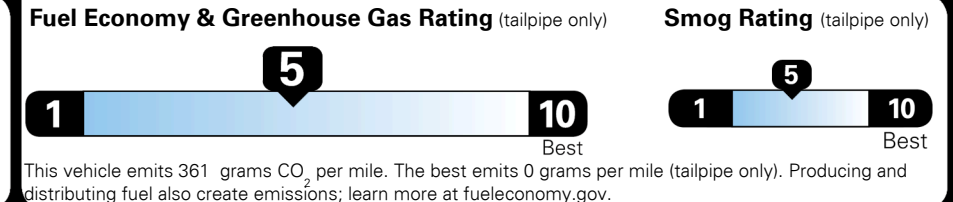

Inland Freight & Handling : $1,250.00

SOLD TO: KS701 SHIPPED TO: KS701
GENESIS OF WICHITA
1211 N GREENWICH
WICHITA KS 67206

VIN: KMTGA4SC5RU242204	ENGINE: G4KRA814060	EXTERIOR COLOR: VIK BLACK	INTERIOR/SEAT COLOR: OBSIDIAN BLACK W/ GRAY
MODEL: S1422A45	PORT OF ENTRY: NC	TRANSPORT: TRUCK	ACCESSORY WEIGHT: 10 lbs./ 4 kgs.

EMISSIONS:
This vehicle is certified to meet emission requirements in all 50 states

TOTAL PRICE: $66,375.00

EPA DOT Fuel Economy and Environment

Gasoline Vehicle

Fuel Economy

25 MPG
combined city/hwy

22 city
30 highway

4.0 gallons per 100 miles

Large Cars range from 14 to 137 MPG. The best vehicle rates 140 MPGe.

You spend $3,250
more in fuel costs over 5 years compared to the average new vehicle.

Annual fuel cost $2,600

Actual results will vary for many reasons, including driving conditions and how you drive and maintain your vehicle. The average new vehicle gets 28 MPG and costs $9,750 to fuel over 5 years. Cost estimates are based on 15,000 miles per year at $ 4.30 per gallon. MPGe is miles per gasoline gallon equivalent. Vehicle emissions are a significant cause of climate change and smog.

fueleconomy.gov
Calculate personalized estimates and compare vehicles

GOVERNMENT 5-STAR SAFETY RATINGS

Overall Vehicle Score ★ ★ ★ ★ ★

Based on the combined rating of frontal, side and rollover. Should ONLY be compared to other vehicles of similar size and weight.

Frontal Crash	Driver Passenger	★ ★ ★ ★ ★
Based on the risk of injury in a frontal impact. Should ONLY be compared to other vehicles of similar size and weight.		
Side Crash	Front seat Rear seat	★ ★ ★ ★ ★
Based on the risk of injury in a side impact.		
Rollover		★ ★ ★ ★ ★
Based on the risk of rollover in a single-vehicle crash.		

Manufacturer's suggested retail price includes manufacturer's recommended pre-delivery service. Gasoline license and title fees state and local taxes and dealer installed options and accessories are not included in the manufacturer's suggested retail price. This label has been affixed to this vehicle by Genesis Motor America, pursuant to the requirements of 15 U.S.C. 1231 et seq. which prohibits its removal or alteration prior to delivery to the ultimate purchaser.

Scan this QR code for general model information and options

Star ratings range from 1 to 5 stars (★★★★★) with 5 being the highest.
Source: National Highway Traffic Safety Administration (NHTSA).
www.safercar.gov or 1-888-327-4236

PARTS CONTENT INFORMATION

FOR VEHICLES IN THIS CARLINE: U.S./CANADIAN PARTS CONTENT: 2 %

MAJOR SOURCES OF FOREIGN PARTS CONTENT: KOREA: 80 %

FOR THIS VEHICLE: FINAL ASSEMBLY POINT: ULSAN, KOREA

COUNTRY OF ORIGIN:

ENGINE: KOREA TRANSMISSION: KOREA

Note: Parts content does not include final assembly, distribution, or other non-parts costs.