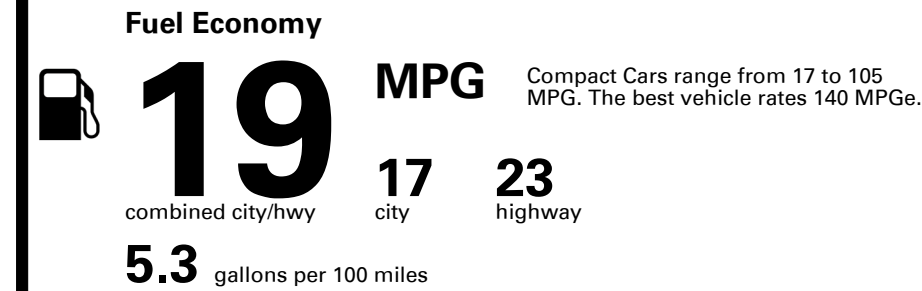

EMISSIONS:
 This vehicle is certified to meet emission requirements in all 50 states

Inland Freight & Handling : \$1,250.00

TOTAL PRICE: \$59,140.00

EPA DOT Fuel Economy and Environment

Gasoline Vehicle

You spend \$7,250
 more in fuel costs over 5 years compared to the average new vehicle.

Annual fuel cost \$3,350

Fuel Economy & Greenhouse Gas Rating (tailpipe only)

Smog Rating (tailpipe only)

This vehicle emits 466 grams CO₂ per mile. The best emits 0 grams per mile (tailpipe only). Producing and distributing fuel also create emissions; learn more at fueleconomy.gov.