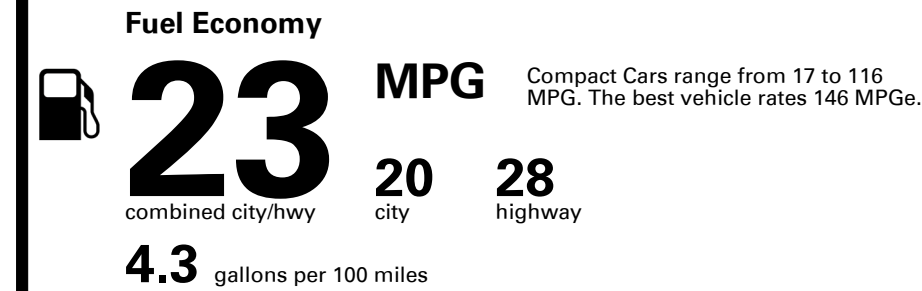

## EPA DOT Fuel Economy and Environment

Gasoline Vehicle

**You spend \$5,000**  
more in fuel costs over 5 years compared to the average new vehicle.

**Annual fuel cost \$2,700**

Fuel Economy & Greenhouse Gas Rating (tailpipe only)