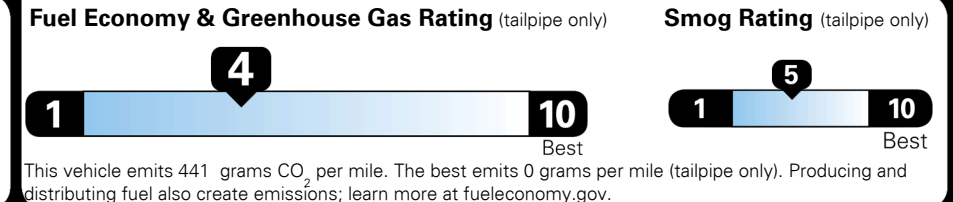

Actual results will vary for many reasons, including driving conditions and how you drive and maintain your vehicle. The average new vehicle gets 28 MPG and costs $9,750 to fuel over 5 years. Cost estimates are based on 15,000 miles per year at $ 4.30 per gallon. MPGe is miles per gasoline gallon equivalent. Vehicle emissions are a significant cause of climate change and smog.

fueleconomy.gov

Calculate personalized estimates and compare vehicles

GOVERNMENT 5-STAR SAFETY RATINGS

This vehicle has not been rated by the government for overall vehicle score, frontal crash, side crash or rollover risk.

Source: National Highway Traffic Safety Administration (NHTSA).
www.safercar.gov or 1-888-327-4236

Manufacturer's suggested retail price includes manufacturer's recommended pre-delivery service. Gasoline license and title fees state and local taxes and dealer installed options and accessories are not included in the manufacturer's suggested retail price. This label has been affixed to this vehicle by Genesis Motor America, pursuant to the requirements of 15 U.S.C. 1231 et seq. which prohibits its removal or alteration prior to delivery to the ultimate purchaser.