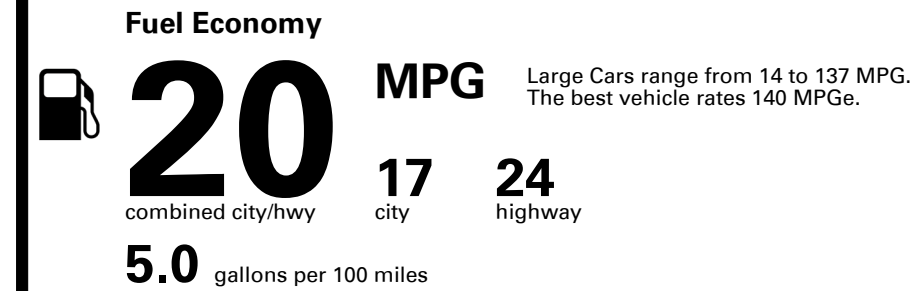

EMISSIONS:
This vehicle is certified to meet emission requirements in all 50 states

Inland Freight & Handling : \$1,250.00

TOTAL PRICE: \$102,100.00

EPA DOT Fuel Economy and Environment

Gasoline Vehicle

You spend \$6,250
more in fuel costs over 5 years
compared to the average new vehicle.