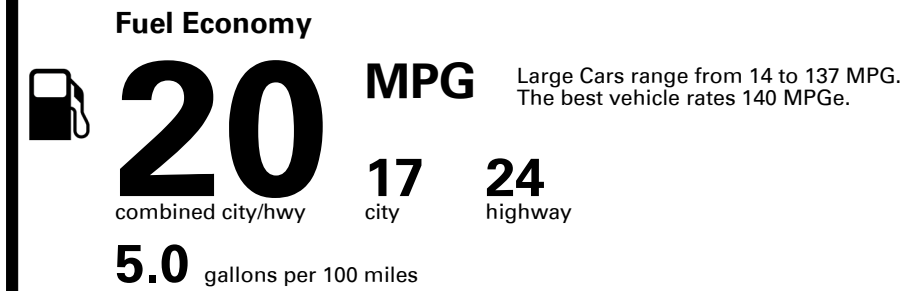

EMISSIONS:
This vehicle is certified to meet emission requirements in all 50 states

Inland Freight & Handling : \$1,250.00

TOTAL PRICE: \$102,100.00

145 A 1564VGLOVI

EPA DOT Fuel Economy and Environment

Gasoline Vehicle

You spend \$6,250
more in fuel costs over 5 years compared to the average new vehicle.

Annual fuel cost \$3,200

Fuel Economy & Greenhouse Gas Rating (tailpipe only)

Smog Rating (tailpipe only)

This vehicle emits 441 grams CO₂ per mile. The best emits 0 grams per mile (tailpipe only). Producing and distributing fuel also create emissions; learn more at fueleconomy.gov.