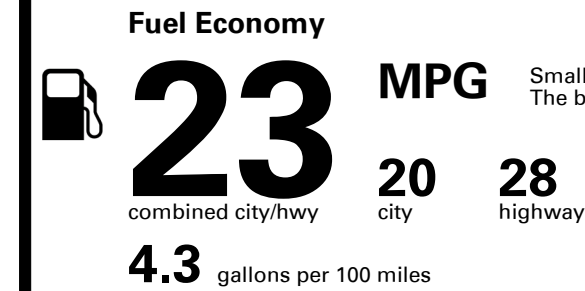

ADVANCED FEATURES

- Leather Seating Surfaces
- Back Lighting Film Trim
- Front Passenger Seat w/ Power Lumbar
- Bang & Olufsen® Premium Audio
- Surround View Monitor
- Blind-Spot View Monitor
- Parking Collision-Avoidance Assist
- Advanced Rear Occupant Alert
- Ventilated Front Seats
- Heated Steering Wheel

ADDITIONAL STANDARD FEATURES

- Carpeted Floor Mats

Full Tank of Gas

GENESIS WARRANTY

- 5-year / 60,000-mile New Vehicle Warranty*
- 10-year / 100,000-mile Powertrain Warranty*
- 7-year / Unlimited-mile Anti-perforation Warranty*
- * Limited warranties, see dealer for details

Manufacturer's Suggested Retail Price: $56,435.00

ADDED FEATURES:

- *UYUNI WHITE(UYH) Paint $650.00

Accessories

- *Cargo Net $55.00
- *Cargo Tray $195.00
- *Cargo Cover $215.00
- *Roadside Assistance $105.00
- *First Aid Kit $65.00
- *Mudguards $170.00

SOLD TO: OK701
GENESIS OF EDMOND
14113 N KELLEY AVENUE
OKLAHOMA CITY OK 73013

SHIPPED TO: OK701

Inland Freight & Handling : $1,495.00

VIN: 5NMMBDTBXTH059075	EXTERIOR COLOR: UYUNI WHITE	INTERIOR/SEAT COLOR: HAVANA BROWN/OCEAN
MODEL: U0442A45	PORT OF ENTRY: MA	ACCESSORY WEIGHT: 18 lbs./ 8 kgs.

TOTAL PRICE: $59,385.00

EMISSIONS:
This vehicle is certified to meet emission requirements in all 50 states

EPA DOT Fuel Economy and Environment

Gasoline Vehicle

Small SUVs range from 14 to 125 MPG. The best vehicle rates 146 MPGe.

You spend $5,000
more in fuel costs over 5 years
compared to the average new vehicle.

Annual fuel cost $2,700

Fuel Economy & Greenhouse Gas Rating (tailpipe only)