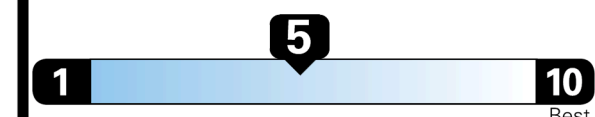

2026 GV70 2.5T ADVANCED AWD

THE GENESIS EXPERIENCE

- 3 Yr / 36K Complimentary Maintenance
- 3 Yr / 36K Complimentary Service Valet *
- 3 Yr Complimentary Map Care ·
- Complimentary Genesis Connected Services *
- * Exclusions may apply, see retailer for details

STANDARD FEATURES:

ADVANCED SAFETY TECHNOLOGY

- Forward Collision-Avoidance Assist
- Lane Keeping Assist
- Lane Following Assist
- Driver Attention Warning
- Parking Distance Warning
- Blind-Spot Collision Avoidance-Assist
- Rear Cross-Traffic Collision Avoidance-Assist
- Rearview Camera
- Safe Exit Assist
- Forward Attention Warning

POWERTRAIN TECHNOLOGY

- 2.5L Inline 4 Turbo GDI
- 8-speed Automatic Transmission

EXTERIOR

- 19-inch Alloy Wheels
- Power Hands-Free Smart Liftgate w/ Auto Open
- High Beam Assist
- Panoramic Sunroof
- Power Folding Mirrors + Logo Lamp

COMFORT & CONVENIENCE

- Power Driver's Seat w/ Power Lumbar
- Power Front Passenger Seat
- Heated Front Seats
- Smart Cruise Control
- Intelligent Speed Limit Assist
- Highway Driving Assist
- Power Tilt & Telescopic Steering Wheel

COMFORT & CONVENIENCE(cont.)

- Adjustable Interior Ambient Lighting

MULTIMEDIA & CONNECTIVITY

- 27" OLED Instrument Cluster & Navigation
- SiriusXM® Radio w/ 90-day trial subscription; Not Available in AK & HI
- Apple CarPlay® & Android Auto™
- Wireless Phone Charger
- Genesis Connected Services
- Fingerprint Recognition

ADVANCED FEATURES

- Leather Seating Surfaces
- Back Lighting Film Trim
- Front Passenger Seat w/ Power Lumbar
- Bang & Olufsen® Premium Audio
- Surround View Monitor
- Blind-Spot View Monitor
- Parking Collision-Avoidance Assist
- Advanced Rear Occupant Alert
- Ventilated Front Seats
- Heated Steering Wheel

ADDITIONAL STANDARD FEATURES