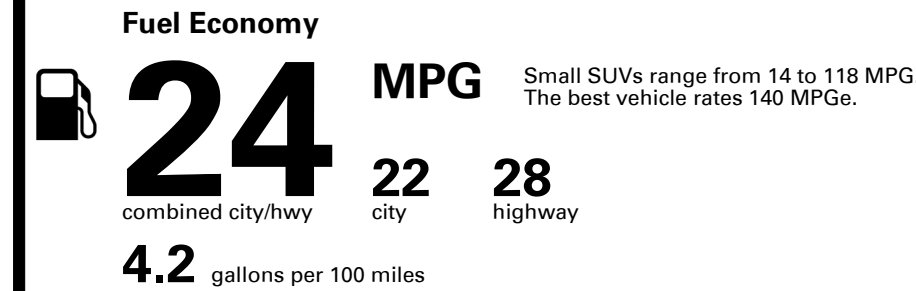

EMISSIONS:
This vehicle is certified to meet emission requirements in all 50 states

Inland Freight & Handling : \$1,350.00

TOTAL PRICE: \$51,650.00

124 A

EPA DOT Fuel Economy and Environment

Gasoline Vehicle

You spend \$3,750
more in fuel costs over 5 years
compared to the average new vehicle.

Annual fuel cost \$2,650

Fuel Economy & Greenhouse Gas Rating (tailpipe only)

Smog Rating (tailpipe only)

This vehicle emits 369 grams CO₂ per mile. The best emits 0 grams per mile (tailpipe only). Producing and distributing fuel also create emissions; learn more at fueleconomy.gov.